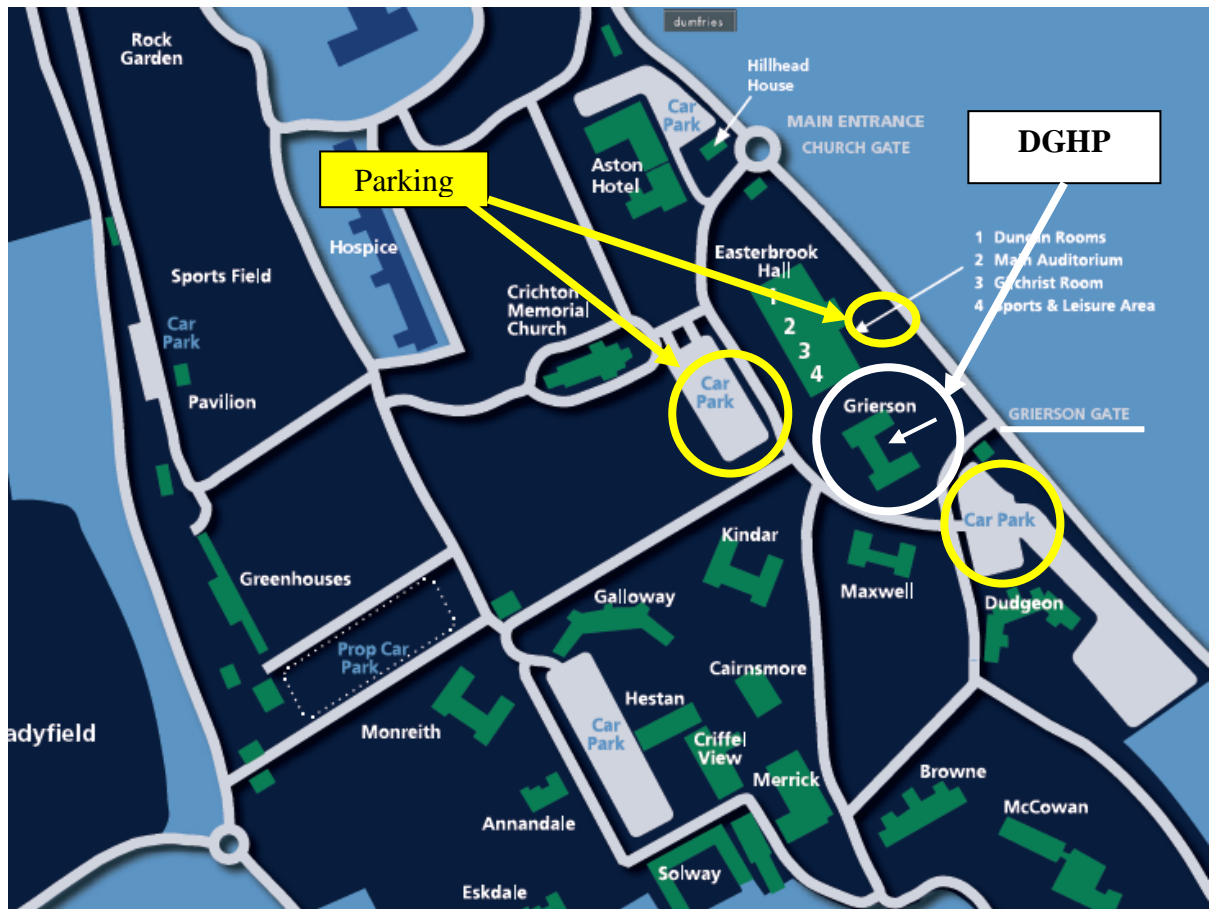

## The Crichton

**Dumfries & Galloway Housing Partnership**  
**Grierson House**  
**The Crichton**  
**Bankend Road**  
**Dumfries**  
**DG1 4ZS**

At St Michael's Church traffic lights on the Brooms Road (A756), turn south out of Dumfries on St Michael's Street (B725) towards Glencleple ( follow signposts for the Hospital and A&E ). Continue straight on (3rd exit) at the roundabout with a petrol station on the right and then at the traffic lights after 300 yards, turn diagonally up to the left towards Bankend. After passing Dumfries & Galloway Royal Infirmary on the right, take the third gate gate (Grierson gate) into the Crichton grounds – Grierson House is situated on the right.

Please note

Parking at the front of our office is limited however further parking is available at the front of the Easterbrook Hall.